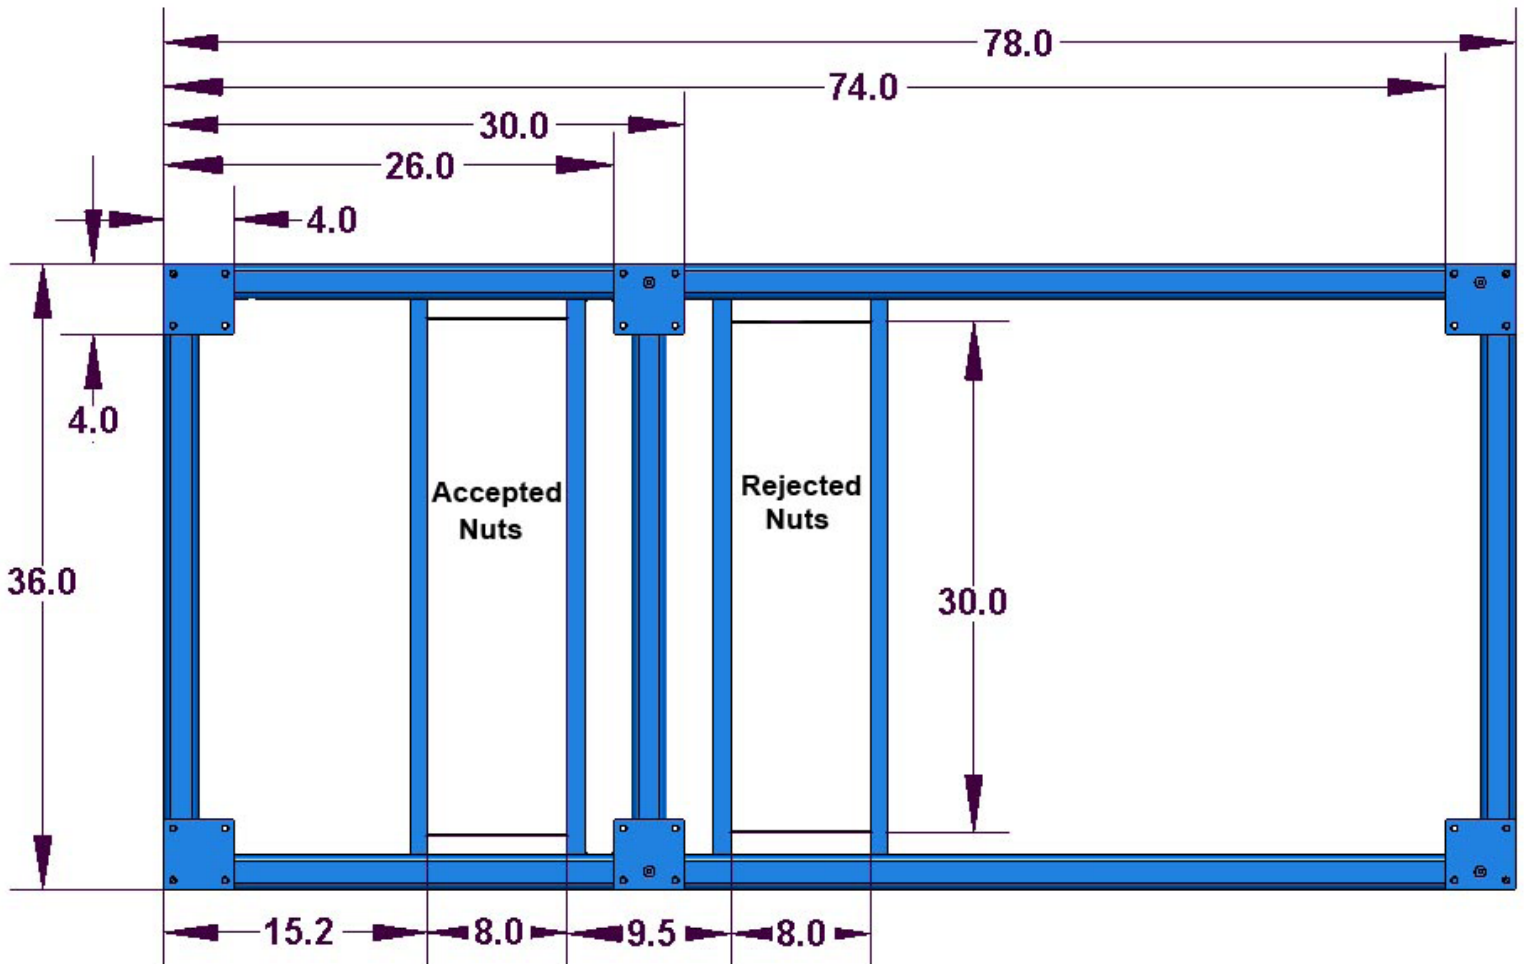

PS-12,000

In-Shell Pecan Sorter

Patent Pending

Bottom View

INSPECTION MASTERS LLC

Advanced Optical Sorting Systems for Agriculture

351 N. 17th Street, Las Cruces, NM 88005

Office: 575.647.8203

P.O. Box 100, Las Cruces, NM 8800

Fax: 575.647.8248

www.inspectionmasters.net