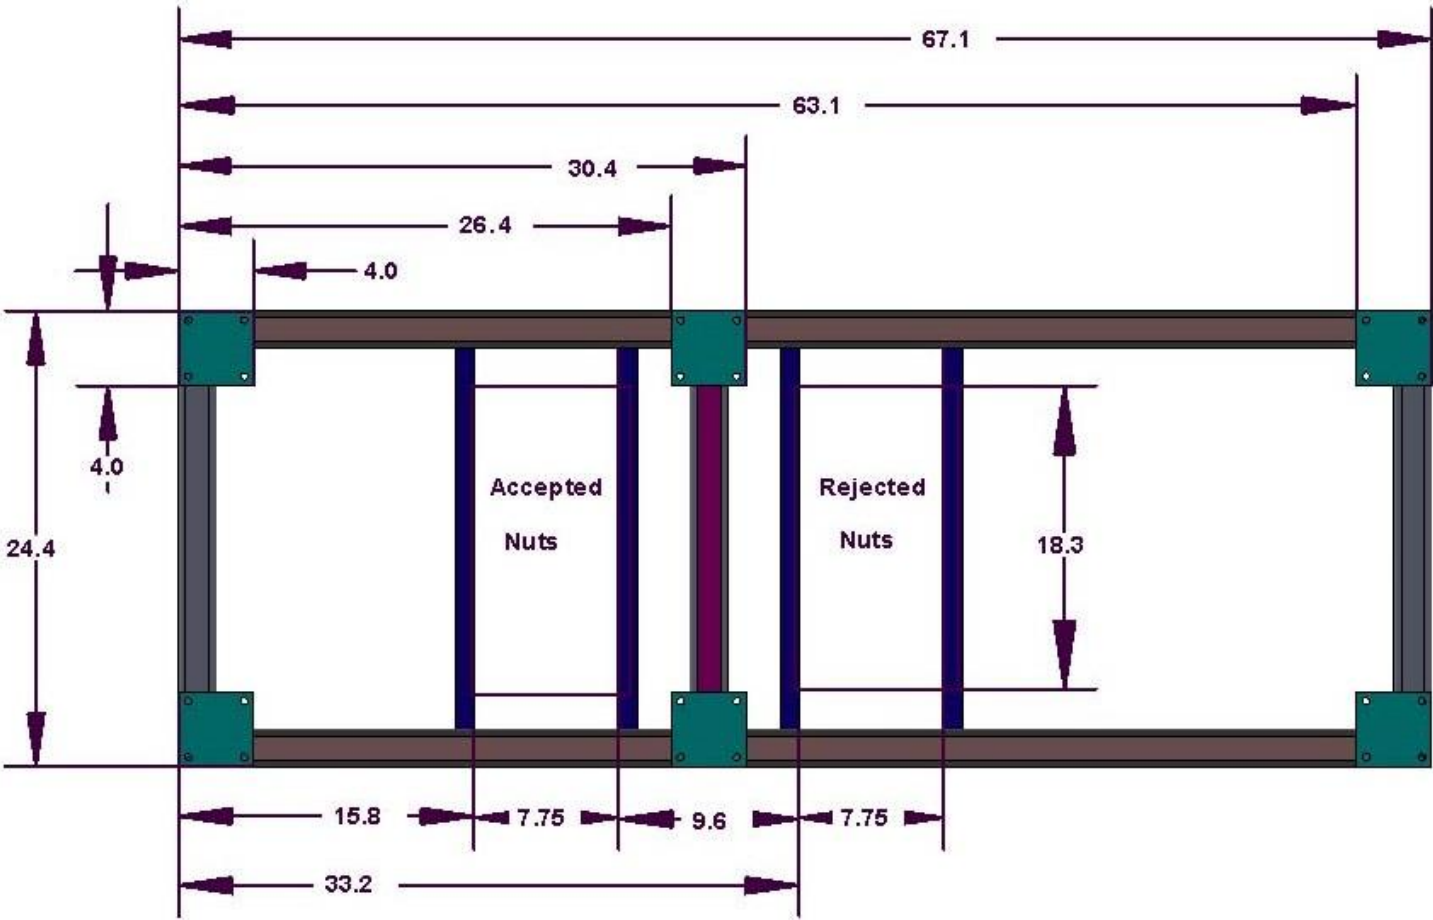

www.inspectionmasters.net

PS-6,000

In-Shell Pecan Sorter

Left Side View

INSPECTION MASTERS LLC
Advanced Optical Sorting Systems for Agriculture

351 N. 17th Street, Las Cruces, NM 88005
Off: 575.647.8203

P.O. Box 100, Las Cruces, NM 88004
Fax: 575.647.8248

www.inspectionmasters.net

PS-6,000

In-Shell Pecan Sorter

Bottom View

INSPECTION MASTERS LLC
Advanced Optical Sorting Systems for Agriculture

351 N. 17th Street, Las Cruces, NM 88005
Off: 575.647.8203

P.O. Box 100, Las Cruces, NM 88004
Fax: 575.647.8248