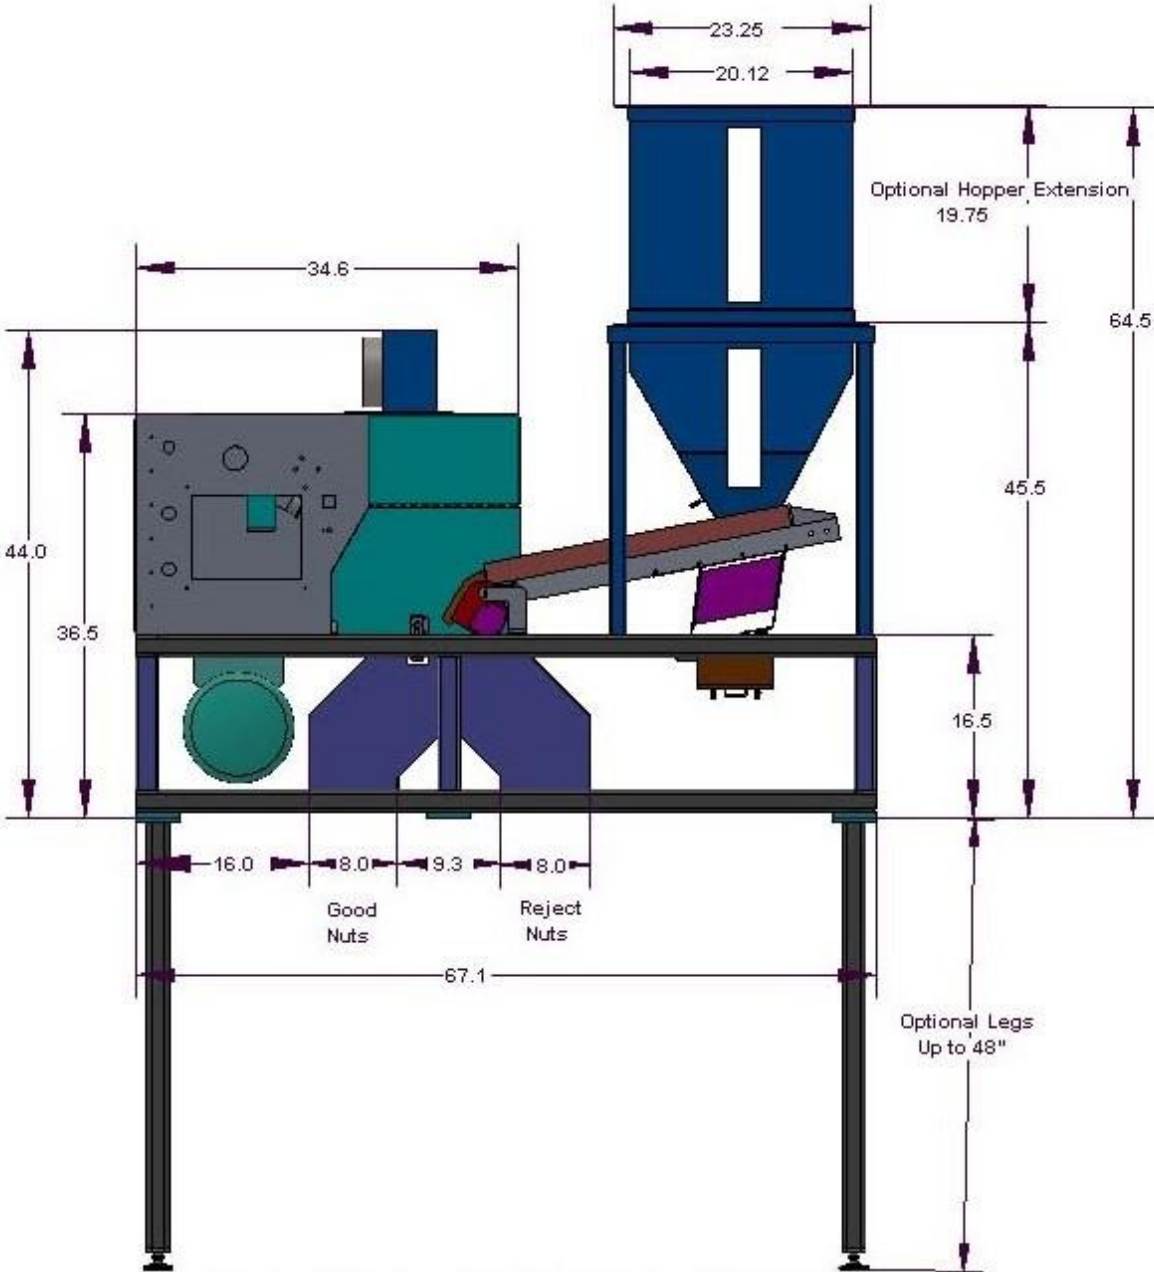

PS-6,000

In-Shell Pecan Sorter

Top View

INSPECTION MASTERS LLC
Advanced Optical Sorting Systems for Agriculture

351 N. 17th Street, Las Cruces, NM 88005
Off: 575.647.8203

P.O. Box 100, Las Cruces, NM 88004
Fax: 575.647.8248

www.inspectionmasters.net

PS-6,000

In-Shell Pecan Sorter

Left Side View

INSPECTION MASTERS LLC
Advanced Optical Sorting Systems for Agriculture

351 N. 17th Street, Las Cruces, NM 88005
Off: 575.647.8203

P.O. Box 100, Las Cruces, NM 88004
Fax: 575.647.8248

www.inspectionmasters.net

PS-6,000

In-Shell Pecan Sorter

Bottom View

INSPECTION MASTERS LLC
Advanced Optical Sorting Systems for Agriculture

351 N. 17th Street, Las Cruces, NM 88005
Off: 575.647.8203

P.O. Box 100, Las Cruces, NM 88004
Fax: 575.647.8248