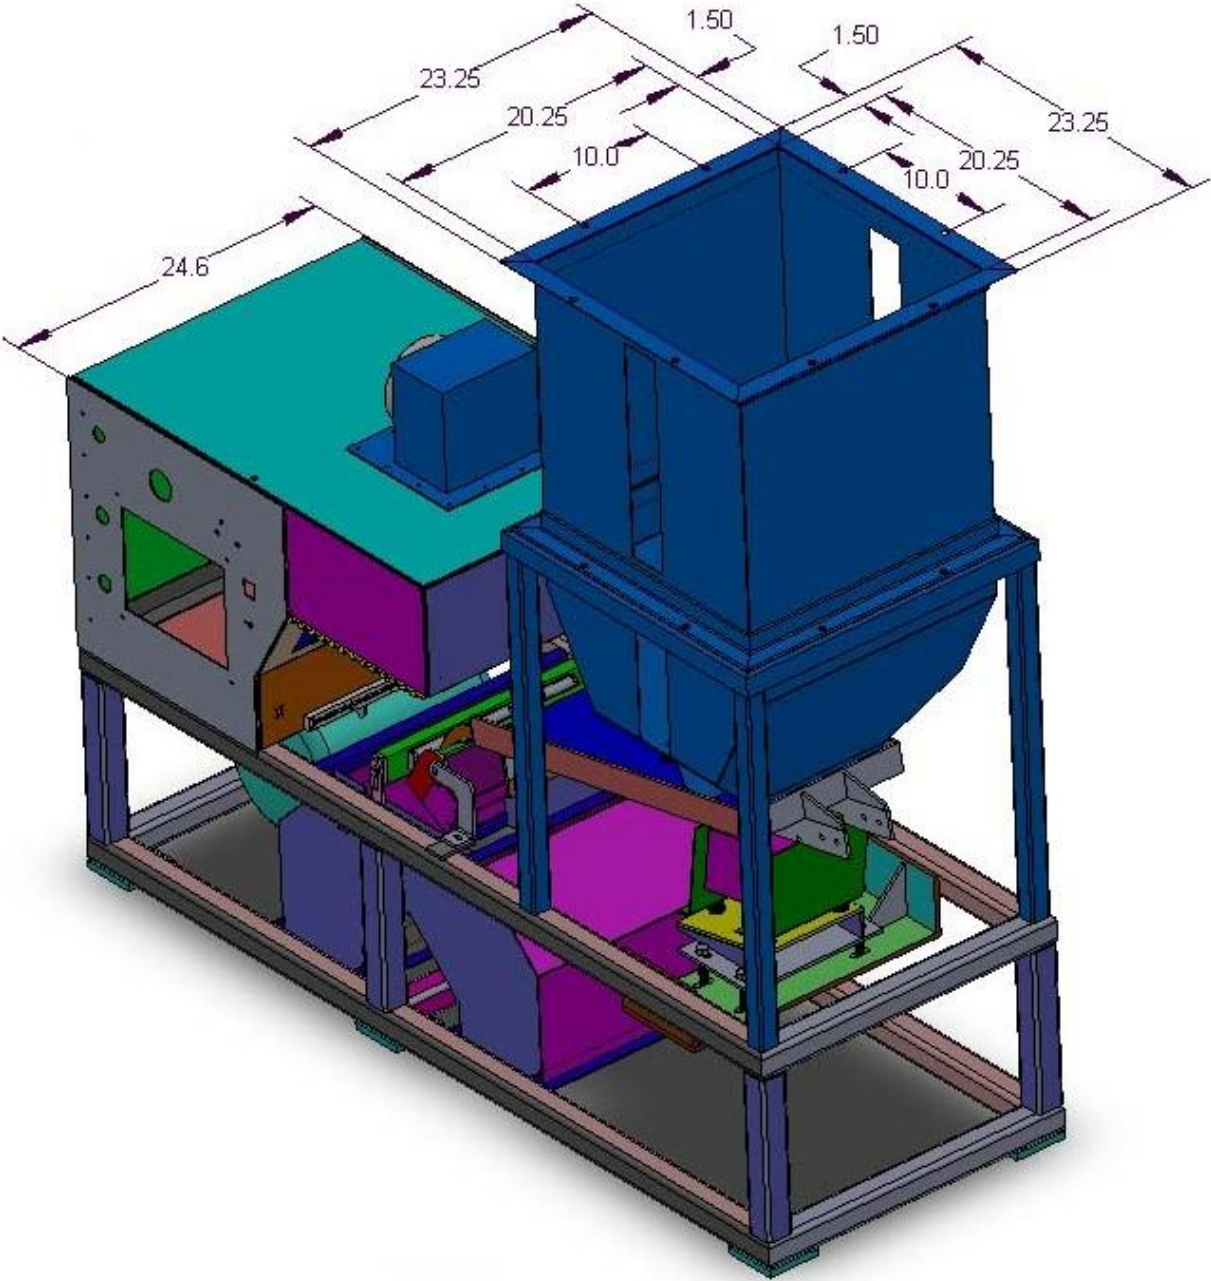

PS-6,000

In-Shell Pecan Sorter

Top View

INSPECTION MASTERS LLC
Advanced Optical Sorting Systems for Agriculture

351 N. 17th Street, Las Cruces, NM 88005
Off: 575.647.8203

P.O. Box 100, Las Cruces, NM 88004
Fax: 575.647.8248

www.inspectionmasters.net

PS-6,000

In-Shell Pecan Sorter

Left Side View

INSPECTION MASTERS LLC
Advanced Optical Sorting Systems for Agriculture

351 N. 17th Street, Las Cruces, NM 88005
Off: 575.647.8203

P.O. Box 100, Las Cruces, NM 88004
Fax: 575.647.8248

www.inspectionmasters.net

PS-6,000

In-Shell Pecan Sorter

Bottom View

INSPECTION MASTERS LLC
Advanced Optical Sorting Systems for Agriculture

351 N. 17th Street, Las Cruces, NM 88005
Off: 575.647.8203

P.O. Box 100, Las Cruces, NM 88004
Fax: 575.647.8248